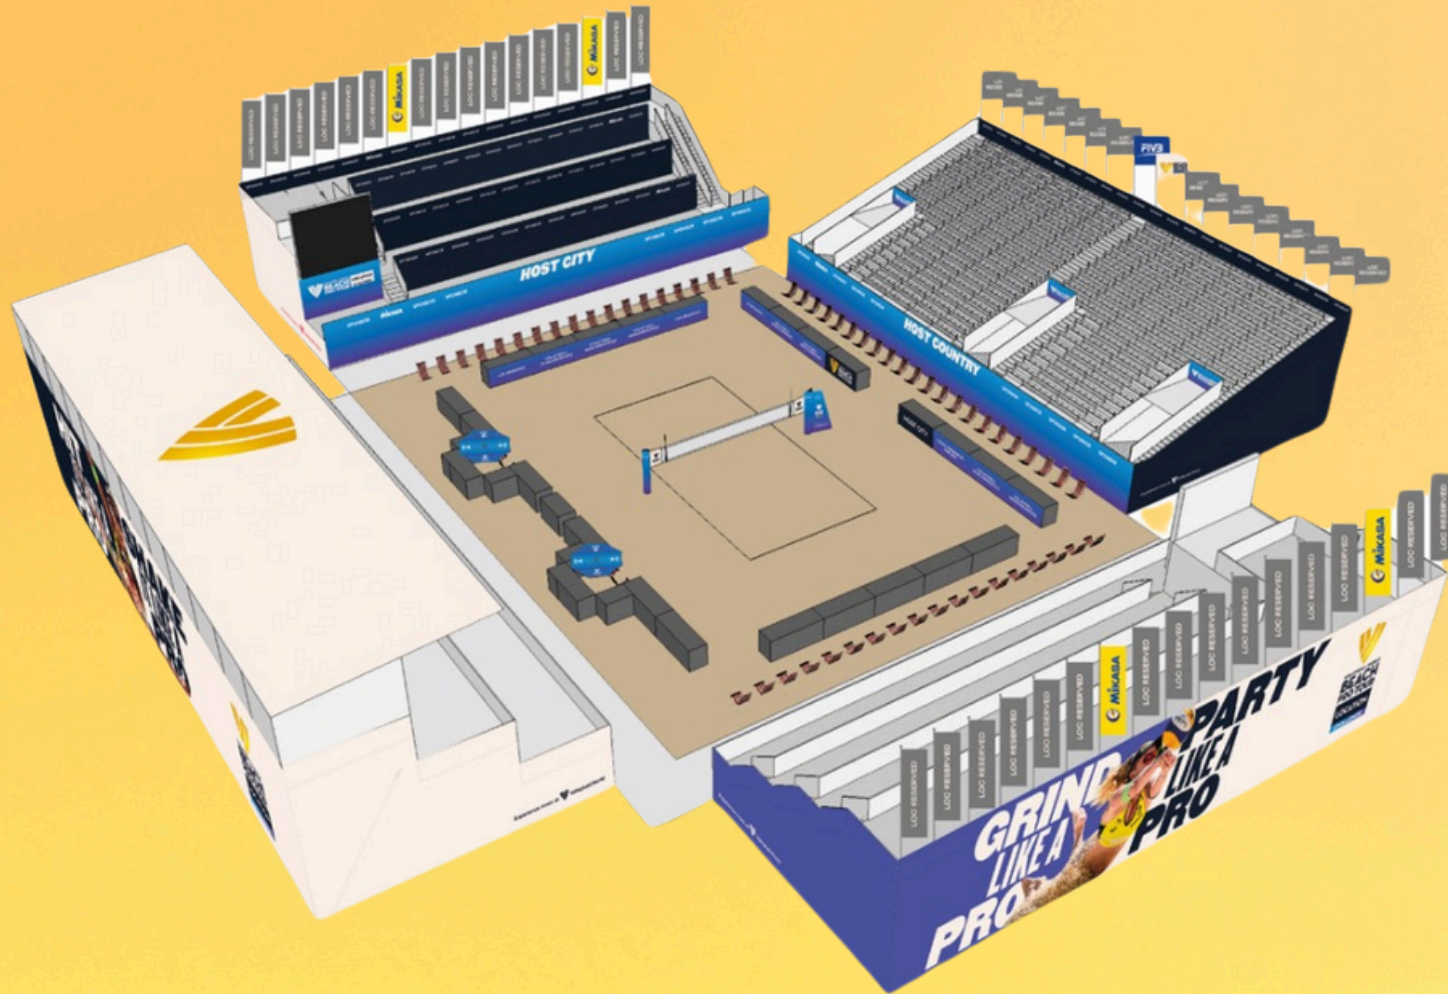

***** Rs. 10 Lakhs *****

FULL LAYOUT BLUEPRINT

COURT LAYOUT - CENTRE COURT

Court Layout - Centre Court

The court area has 6 areas of branding:

- LED or Print Panels
- Sideline Tier 1 Print
- Endline Tier 1 Print
- Official Net
- Team Areas
- Scorer Table