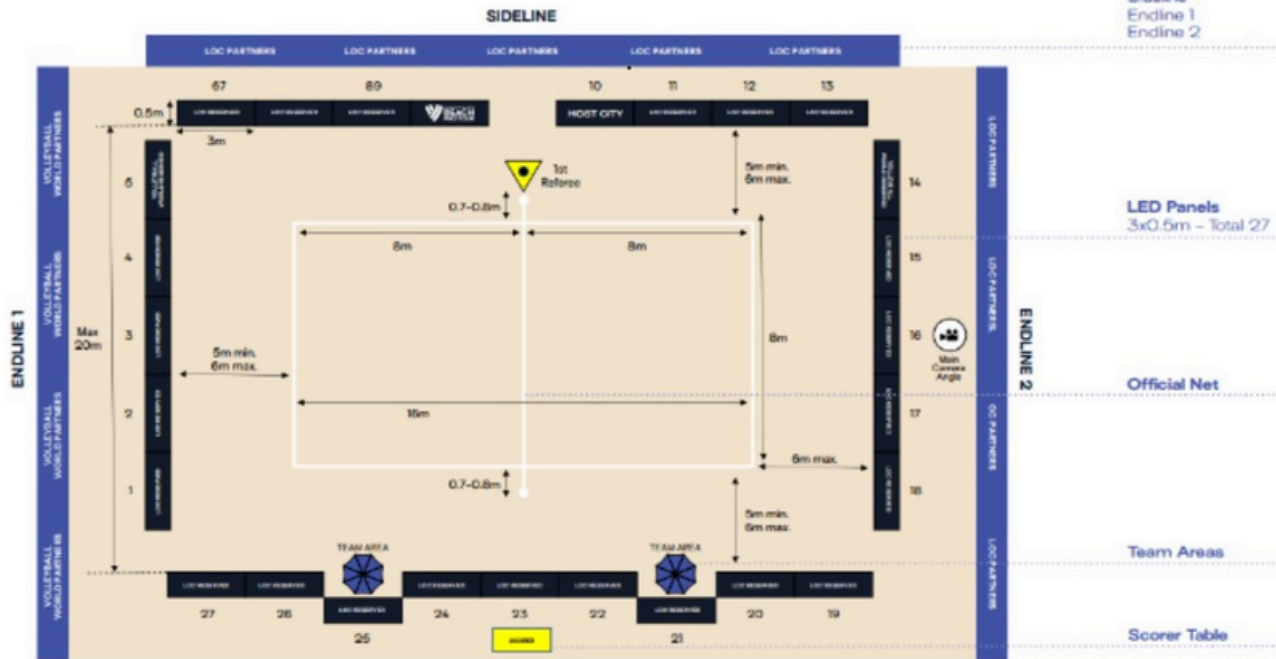

***** Rs. 10 Lakhs *****

FULL LAYOUT BLUEPRINT

COURT LAYOUT - CENTRE COURT

Court Layout - Centre Court

The court area has 6 areas of branding:

- LED or Print Panels
- Sideline Tier 1 Print
- Endline Tier 1 Print
- Official Net
- Team Areas
- Scorer Table

Sideline Tier 1 is optional if Local Sponsors are applicable, otherwise just branding.

When conditions dictate, the Main Camera position may be moved to the opposite endline.

If this occurs, First Tier Prints from Endline 1 & 2 will swap positions. Keeping Volleyball World Partners in primary view of the Main Camera Angle.

REQUIRED

First Tier Print
Sideline
Endline 1
Endline 2

LED Panels
3x0.5m - Total 27

Official Net

Team Areas

Scorer Table

VOLLEYBALL WORLD **BEACH PRO TOUR**

Venue: